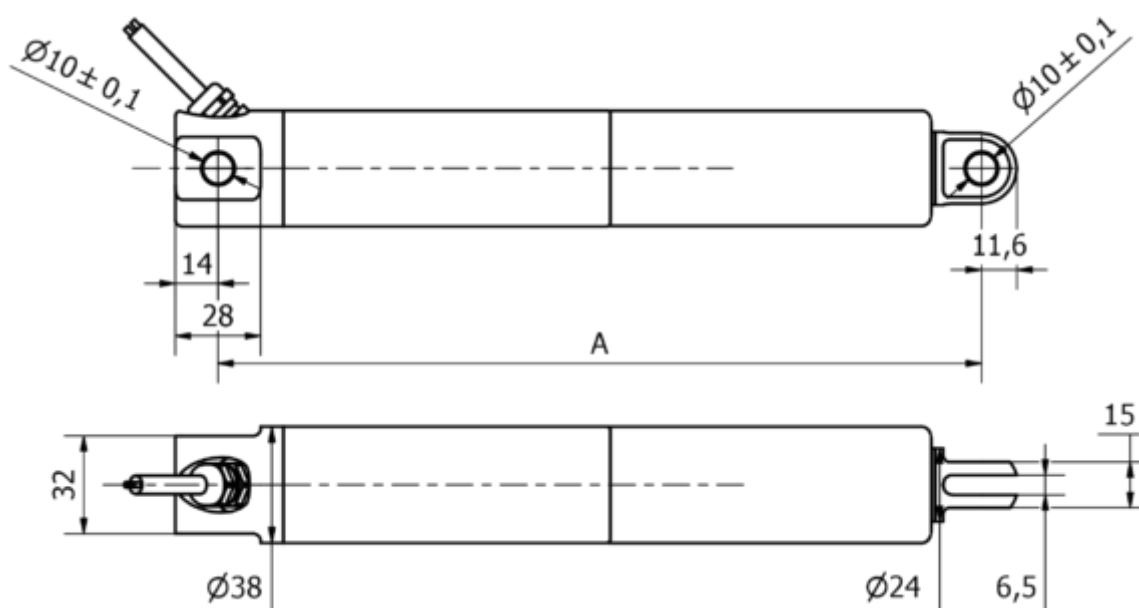

# Data Sheet

Article number: 8S38215004003KCNLSK0

Description: KLEEl ine38, 150mm, 400N, 14 mm/s, Stainless steel, IP69K  
24 VDC, 3 m. Cable, Limit Switch Hall, Clevis

## Measures

A	= 220 + slaglængde/stroke
Cable length	= 3 m
Load speed mm/s	= 14 mm/s
Option	= Hall sensor
Stroke (mm)	= 150
Voltage	= 24 V